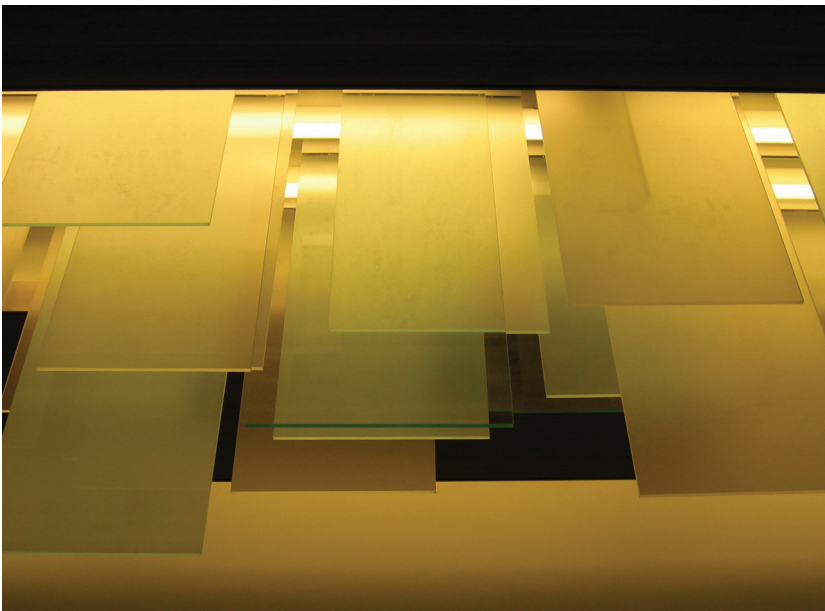

CUSTOM GALLERY - CEILING/PENDANT

**PROJECT:** 800 Market Street  
San Francisco, CA  
**ARCH:** Brand & Allen Architects  
San Francisco, CA  
**SPEC No:** 3D-2477 (2008)

Adding visual interest to an otherwise staid long narrow lobby, these blades of acrylic panels in four colors and sizes draw the upper cove lighting down into the lobby in a graceful and kinetic way.

[Click here to see drawing](#)

Photos: Markus Meissner